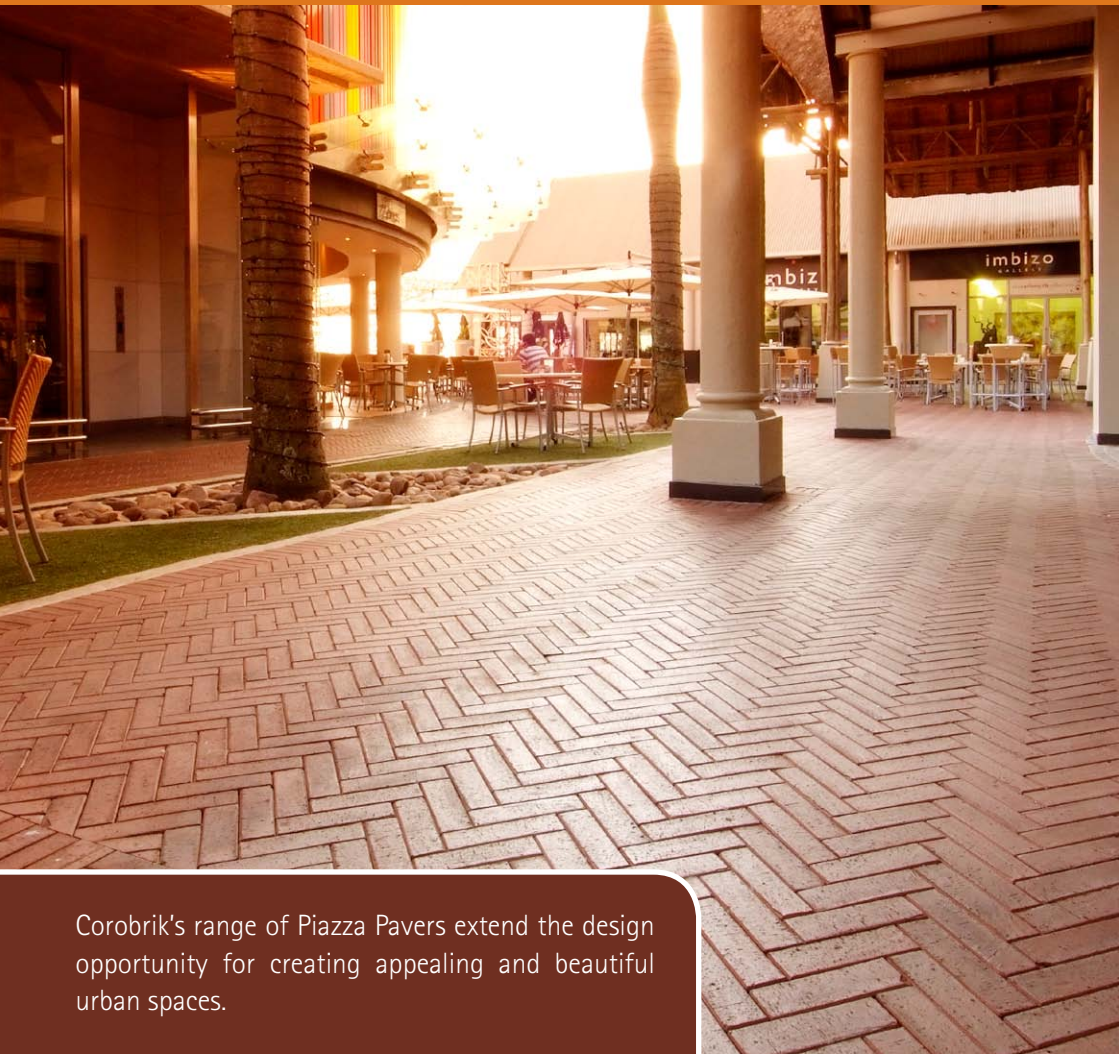

THE PIAZZA PAVER RANGE

– style and versatility

Corobrik's range of Piazza Pavers extend the design opportunity for creating appealing and beautiful urban spaces.

CEDERBERG PIAZZA PAVER

PRODUCT SPECIFICATIONS:

210 x 60 x 60mm
Chamfered
Factory: Springs, Gauteng

BURGUNDY PIAZZA PAVER

PRODUCT SPECIFICATIONS:

210 x 60 x 60mm
Chamfered
Factory: Springs, Gauteng

ONYX PIAZZA PAVER

PRODUCT SPECIFICATIONS:

210 x 60 x 60mm
Chamfered
Factory: Springs, Gauteng