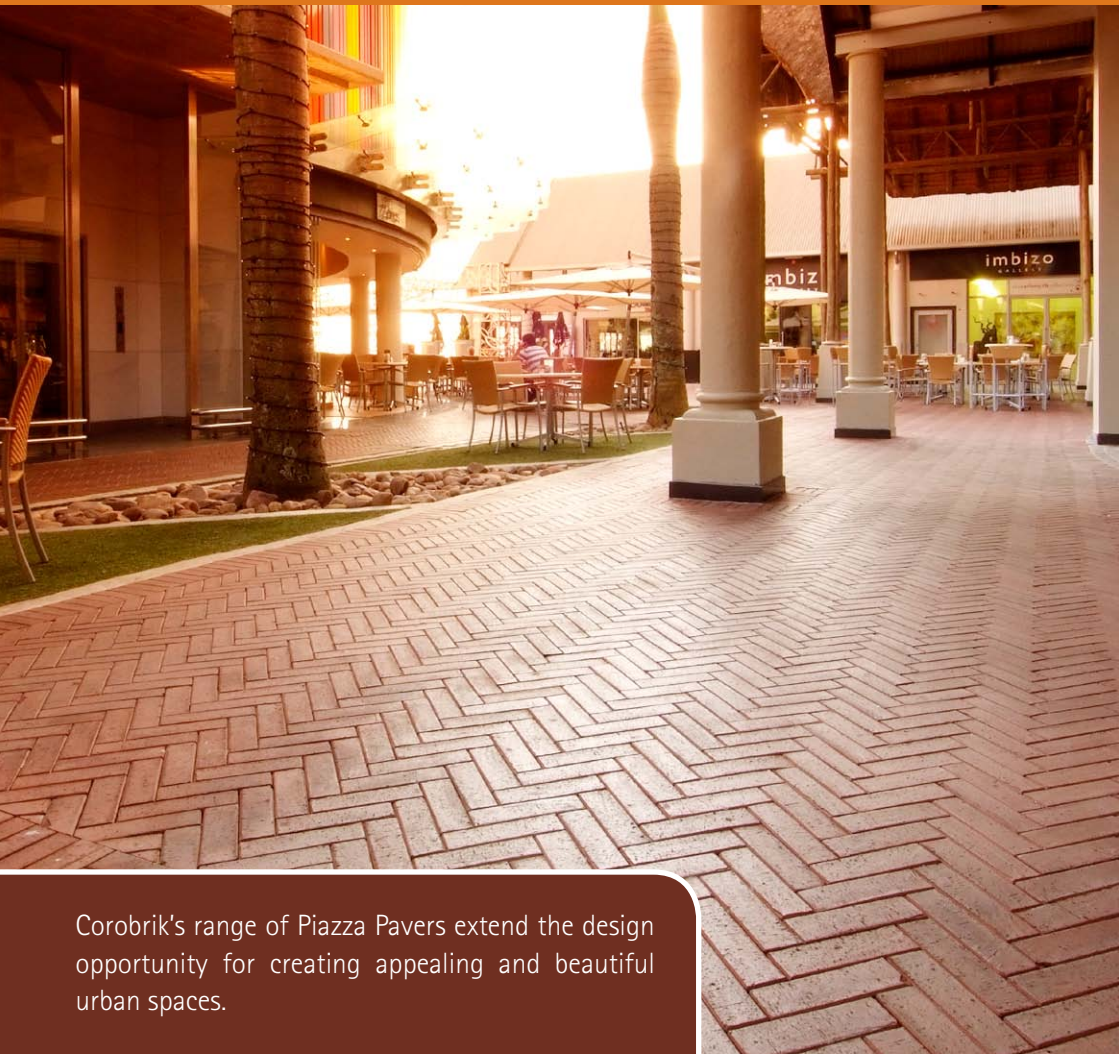

# THE PIAZZA PAVER RANGE

– style and versatility

Corobrik's range of Piazza Pavers extend the design opportunity for creating appealing and beautiful urban spaces.