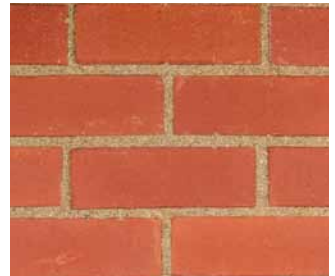

DE HOOP RED SMOOTH FBS
Format: Imperial
De Hoop Factory – Western Cape