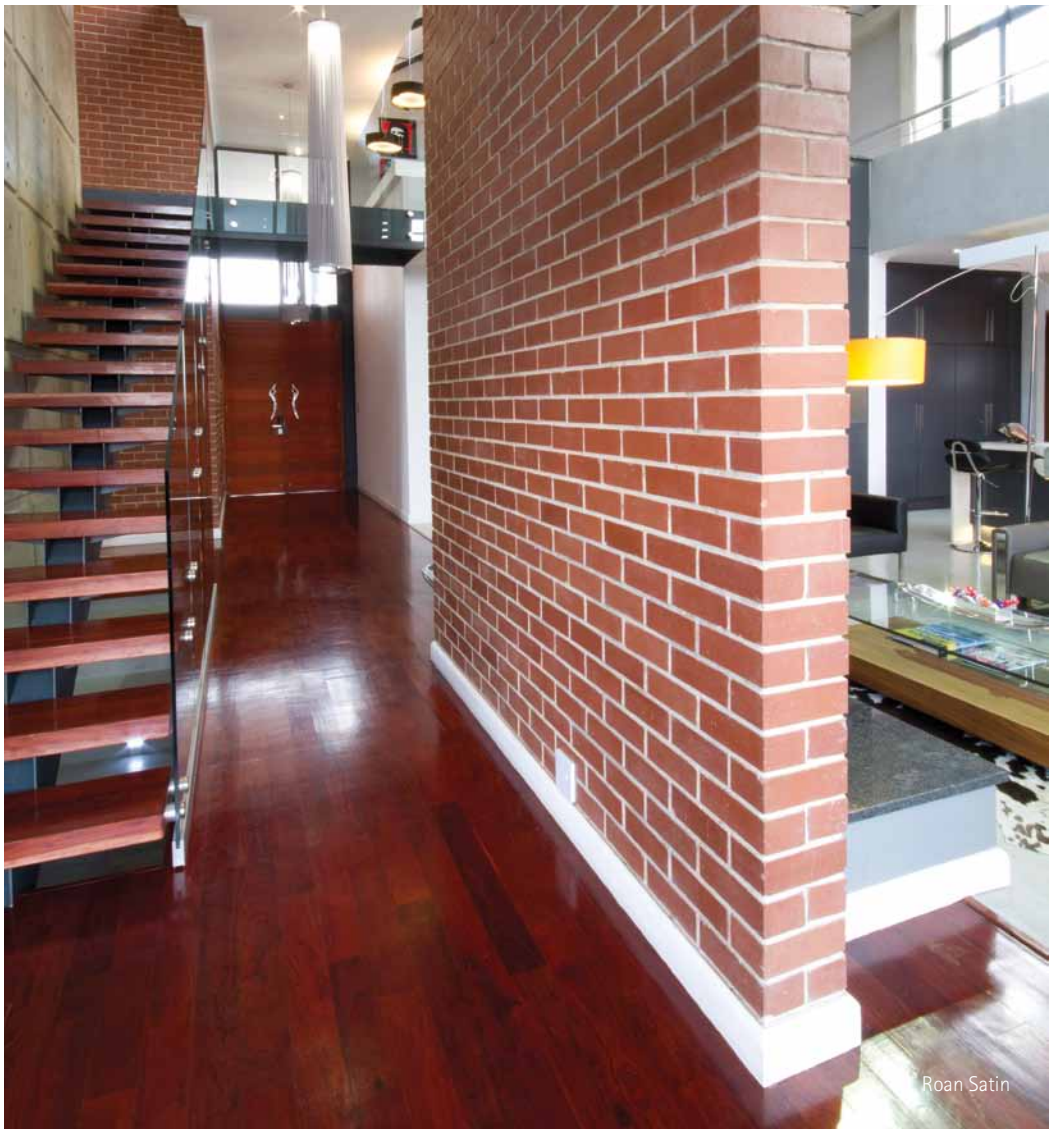

CLAY FACE BRICKS

Roan Satin and Roan Travertine

Roan Satin

CLAY FACE BRICKS

The strength and durability of clay brick is equally matched by its intrinsic aesthetic qualities which are as rich as nature itself. The Corobrik Clay Face Brick is testimony to this colourful, earthy palette of nature, offering the widest variety of colours, shades, shapes and textures which enhance and harmonise with any environment.