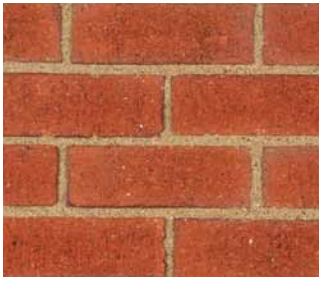

DE HOOP RED RUSTIC FBS (SANS 227:2007)
(ISO 9001:2008)
Format: Imperial
De Hoop Factory – Western Cape

TOKAI RED RUSTIC FBS

Format: Imperial
Phesantekraal Factory – Western Cape