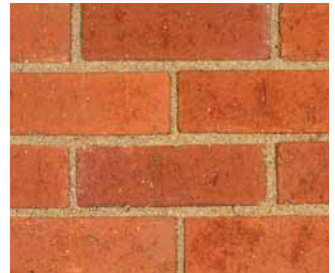

DE HOOP RED SMOOTH FBS
Format: Imperial
De Hoop Factory – Western Cape

TOKAI RED TRAVERTINE FBS
Format: Imperial
Phesantekraal Factory – Western Cape